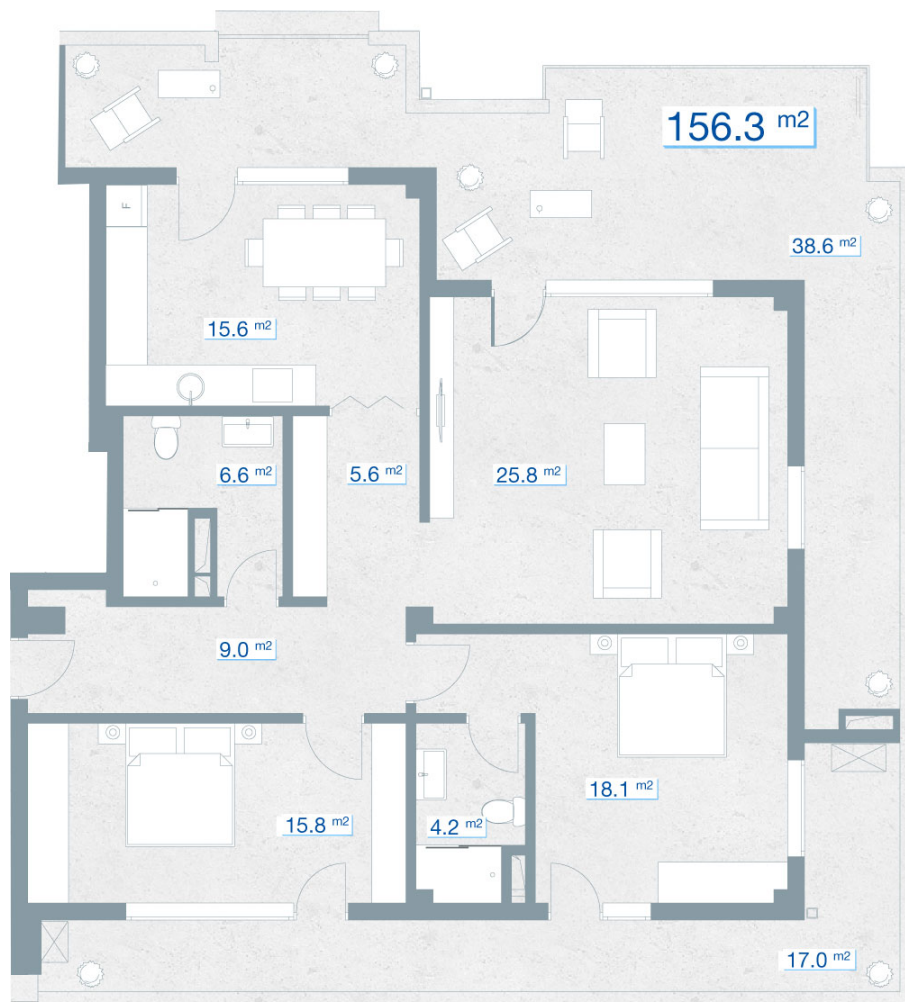

Price: **250,080USD**
1600USD

Per m2

156.3 M2

AP.22

FL.5

Information about apartment

- > Entrance - **9.0 m²**
- > Hall - **5.6 m²**
- > Livingroom - **25.8 m²**
- > Kitchen - **15.6 m²**
- > 1 Bedroom - **15.8 m²**
- > 2 Bedroom - **18.1 m²**
- > 1 Bathroom - **4.2 m²**
- > 2 Bathroom - **6.6 m²**
- > 1 Terrace - **38.6 m²**
- > 2 Terrace - **17.0 m²**