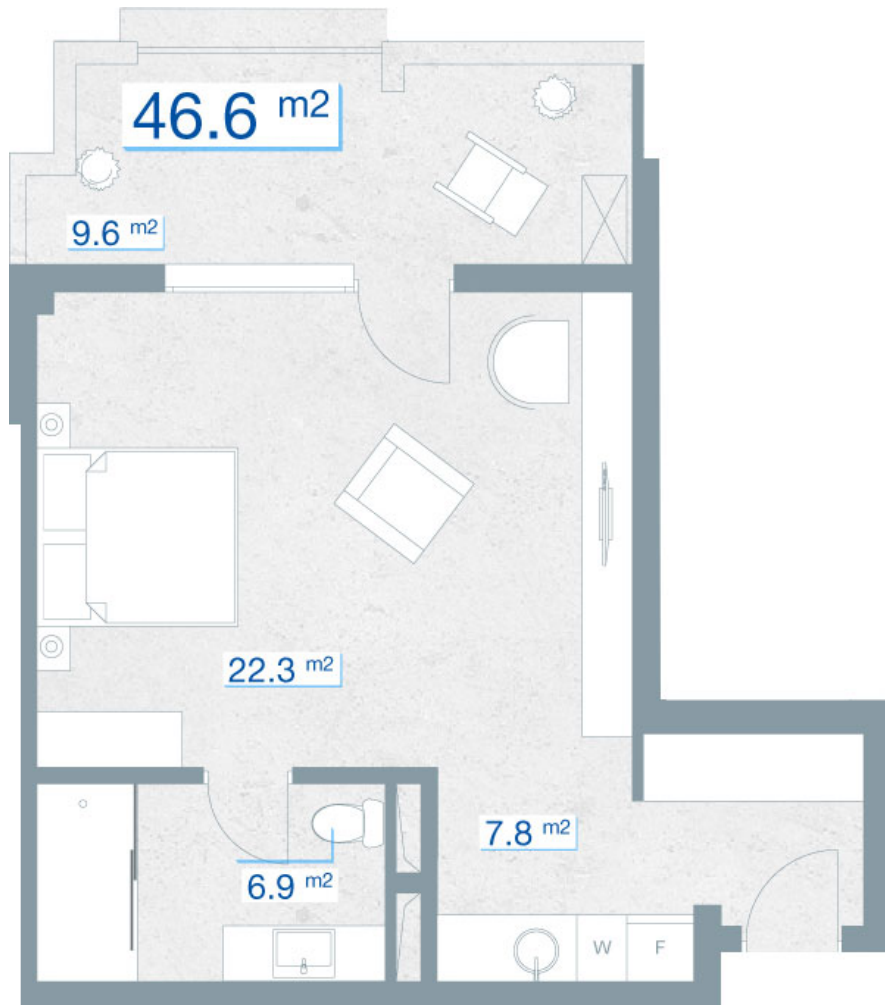

Price: **74,560USD** Per m2  
1600USD

46.6 M2

AP.20

FL.5

## Information about apartment

- > Entrance - 2.6 m<sup>2</sup>
- > Kitchen - 5.2 m<sup>2</sup>
- > Studio - 22.3 m<sup>2</sup>
- > Bathroom - 6.9 m<sup>2</sup>
- > Balcony - 9.6 m<sup>2</sup>

Tbilisi, N . zhvania str.